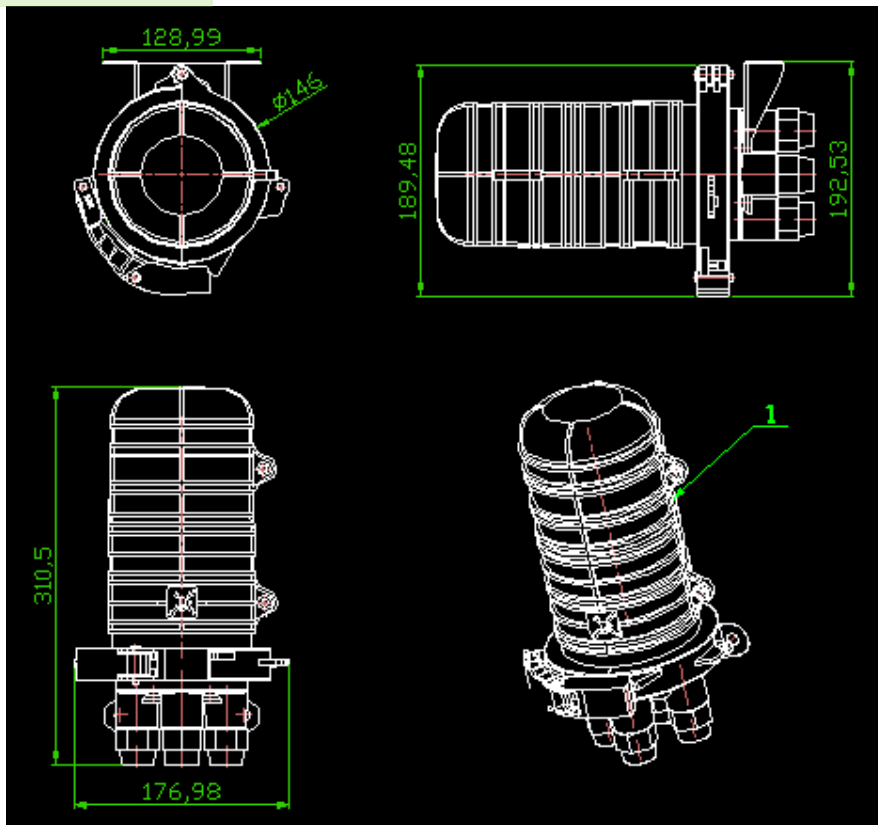

Dome Fiber Optic Splice Closure

CV011

Description:

CV011 is a small dome type fiber optic splice closure that used for fiber optic splicing and protection.

Feature:

- 1) Splice tray: 4pcs, each 12core.
- 2) Cable port: 4 cable ports
- 3) Seal: all cable port are mechanical sealing.
- 4) Waterproof: IP68
- 5) Material: high impact resistance PP with UV
- 6) Wall-mounting, aerial hanger and pole mounting.

Specification:

Model	Dimension	Max.capacity	Material	Splice tray
CV011	Φ146*310.5 mm	48C	PP	4pcs

Accessories:

Drawings:

Pictures: